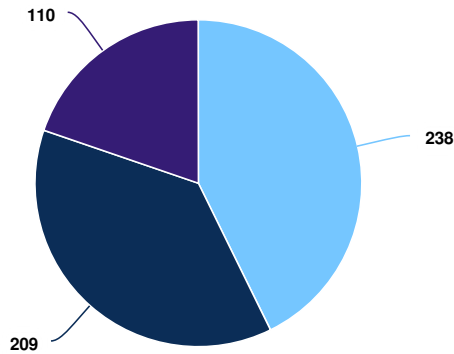

■ Computers
■ Mobile devices with full browsers
■ Tablets with full browsers

City Wise Performance

	Impressions	Clicks	Converted Clicks	Conversions	Cost (CAD)	Total Conversion Value (CAD)
Victoria	9,926	231	3	3	223.81	3.00
Kelowna	7,583	140	0	0	210.38	0.00
Vernon	3,755	41	0	0	50.17	0.00
Penticton	2,720	35	0	0	45.96	0.00
Duncan	1,291	28	0	0	26.43	0.00
Sidney	542	7	0	0	6.68	0.00
Brentwood Bay	227	6	1	1	6.44	1.00
Shawnigan Lake	243	3	0	0	2.55	0.00
Colwood	66	2	0	0	4.37	0.00
Armstrong	216	1	0	0	2.49	0.00

Ad Performance (Text Ads)