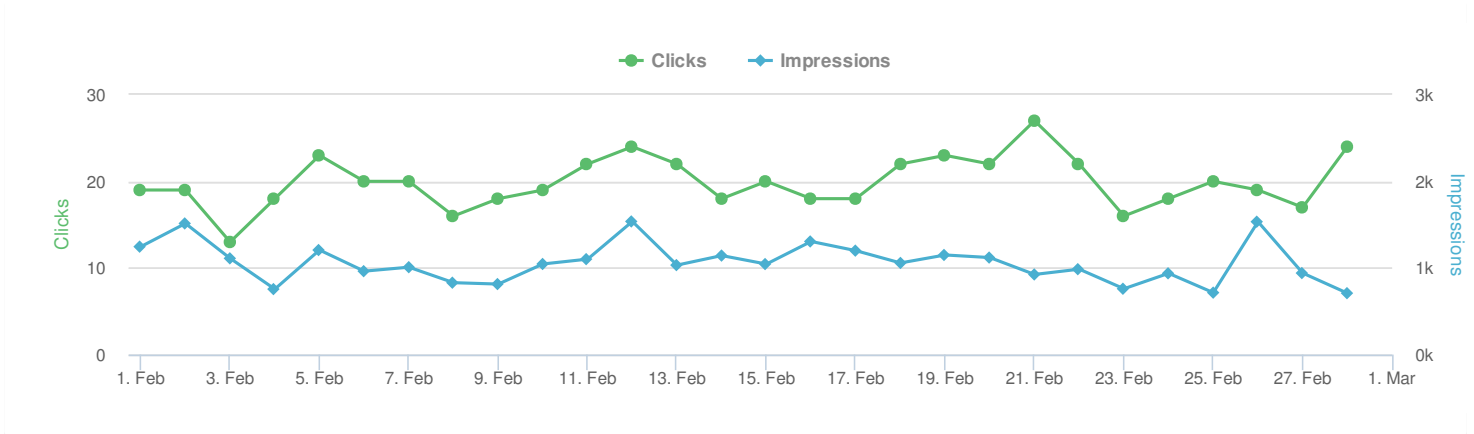

## Account Performance Overview

# All Seasons & Road Racks February Adwords

29,698

IMPRESSIONS

557

CLICKS

1.88%

CTR (%)

CAD 660.94

COST

1.6

AVERAGE POSITION

## Click Performance

	Clicks	Impressions
Feb 27 2017	41	1,650
Feb 20 2017	144	6,978
Feb 13 2017	141	7,935
Feb 06 2017	139	7,301
Jan 30 2017	92	5,834